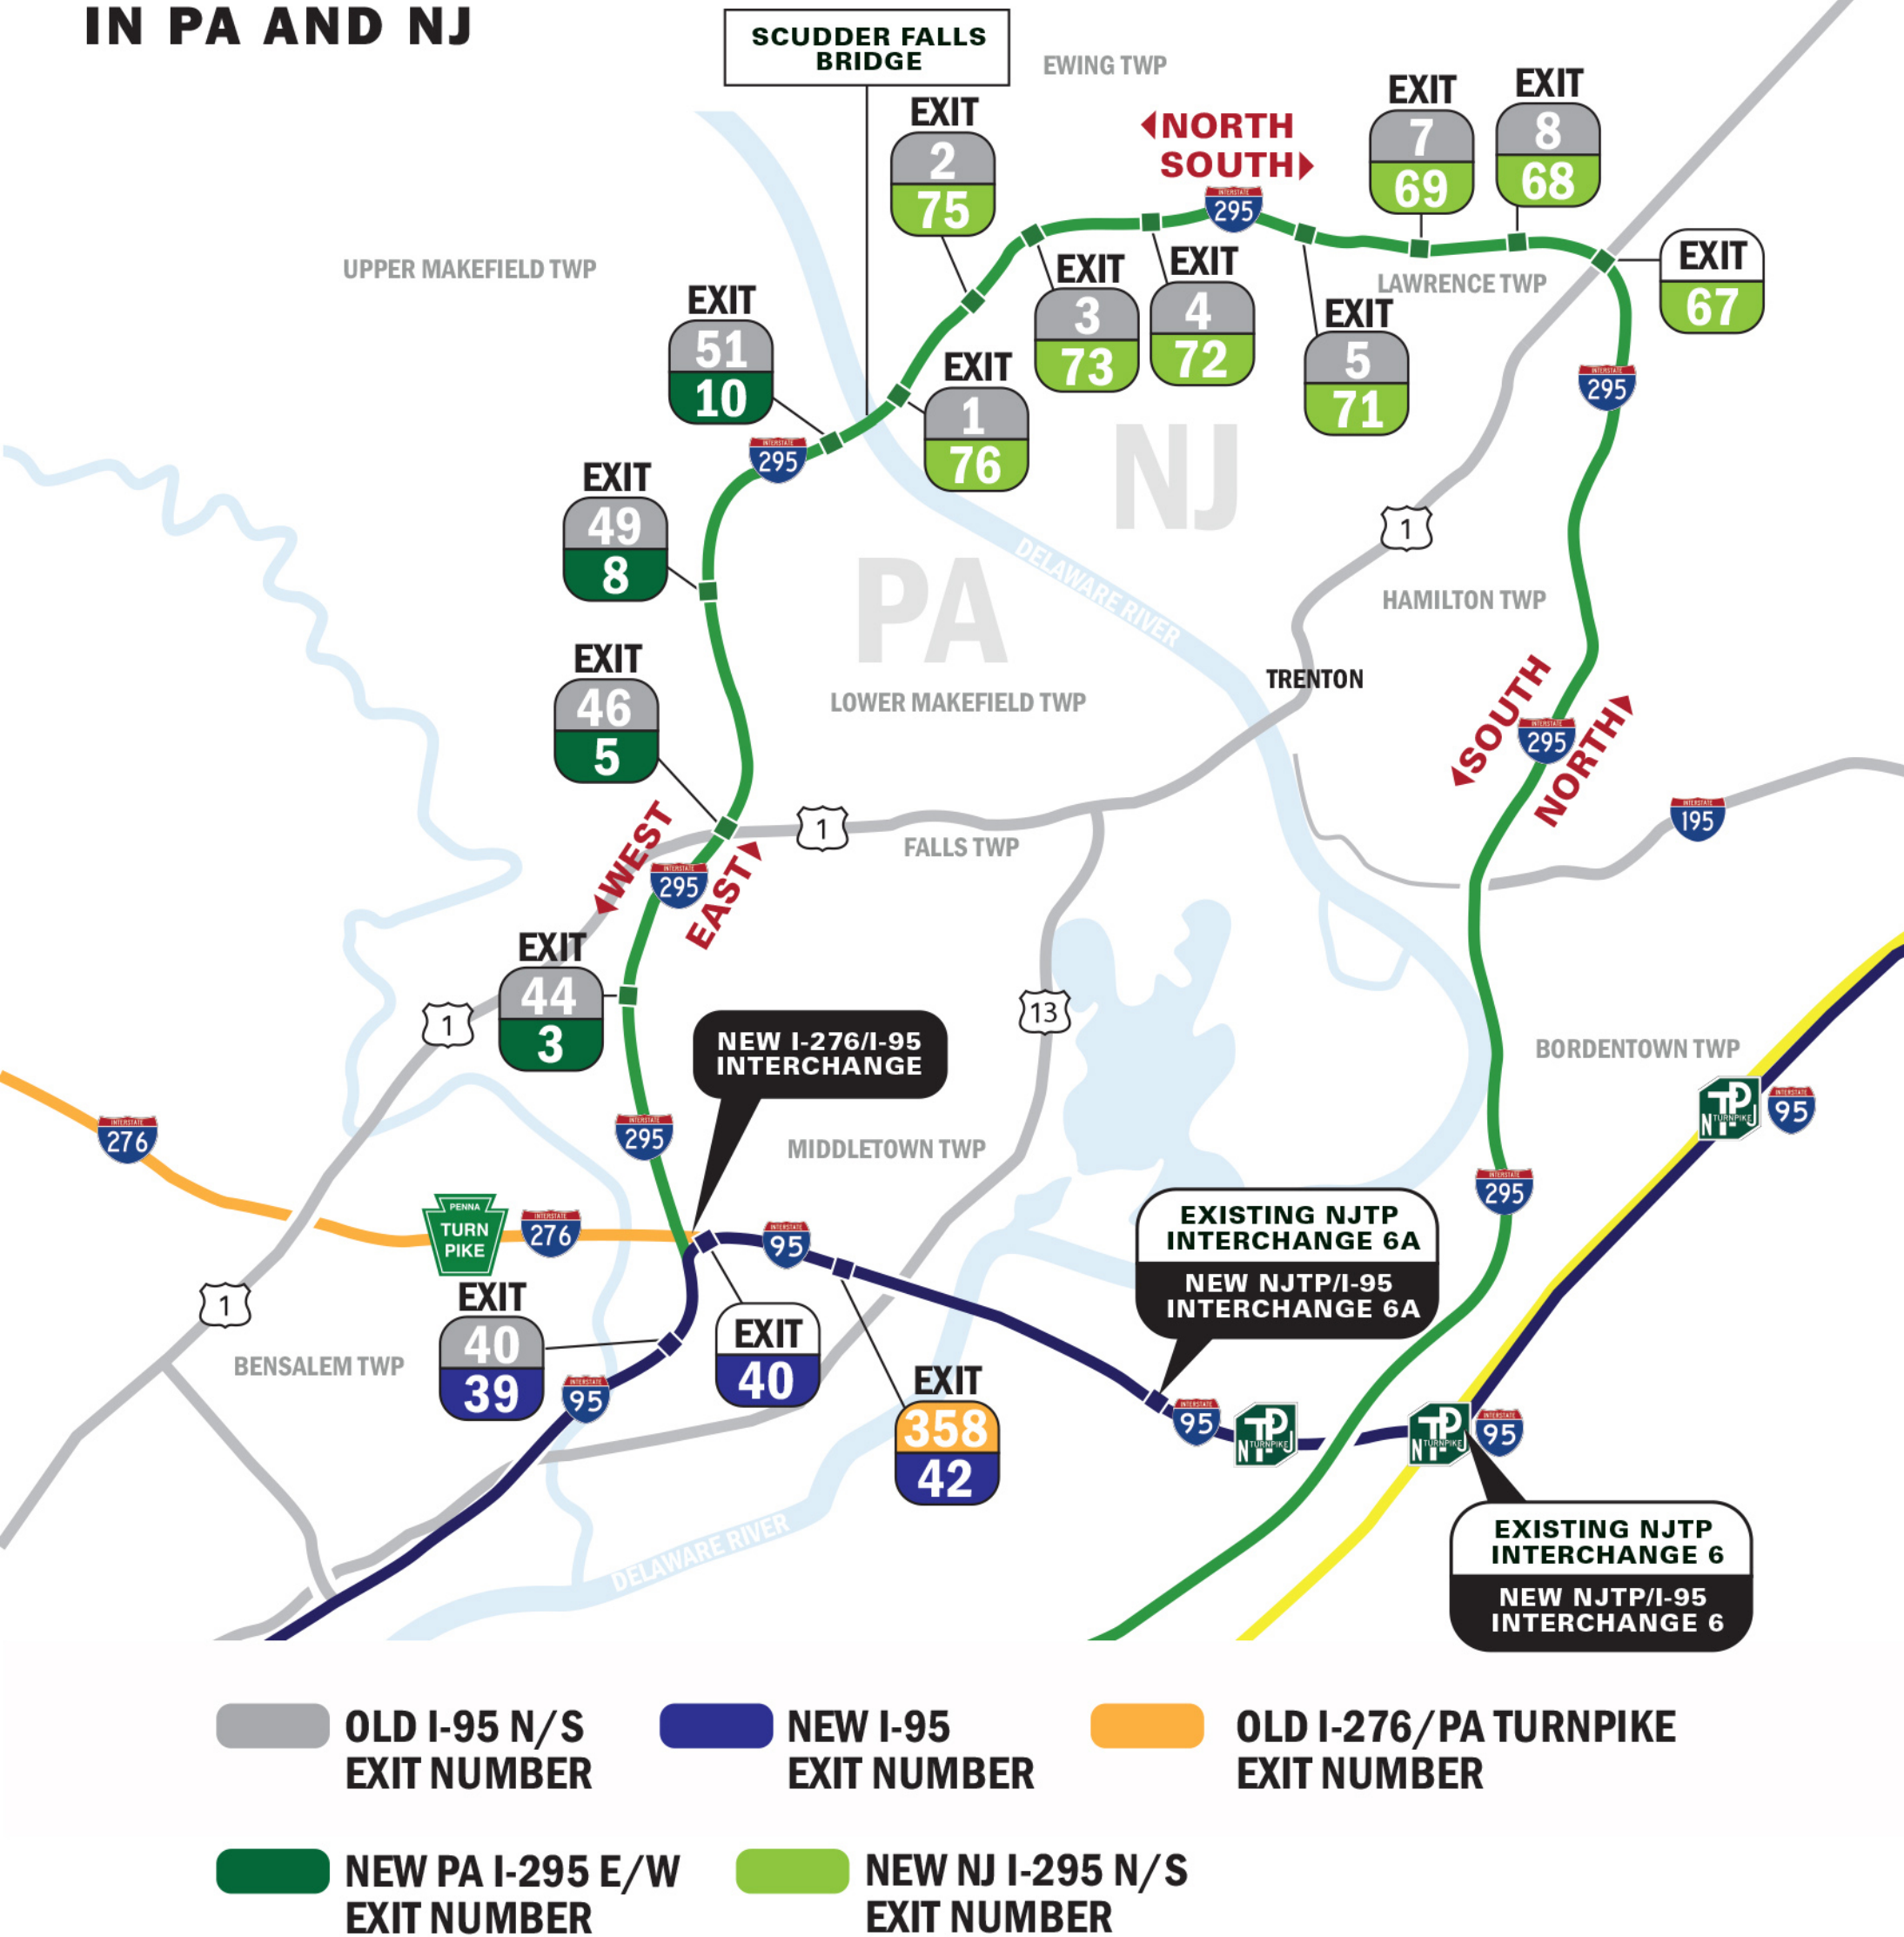

ULTIMATE EXIT DESIGNATIONS IN PA AND NJ

Newly installed signs with new exit numbers will be accompanied by "Old Exit" number signs for a period of time.